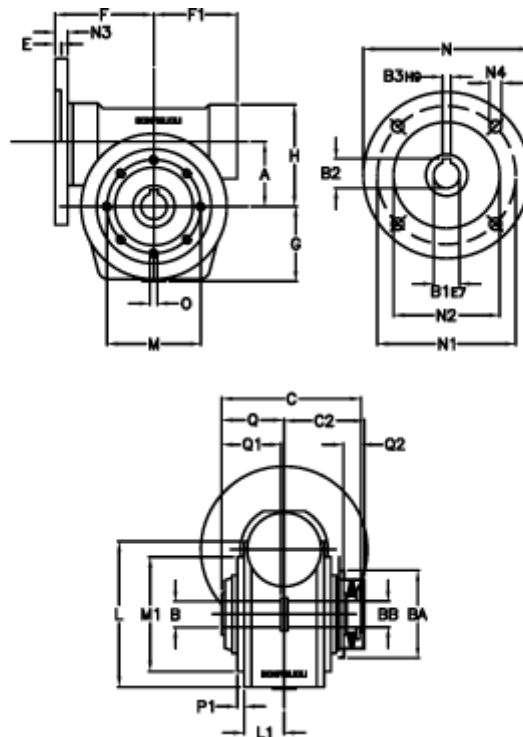

Article number: 390204902472316

Description: Worm Gear with Torque Limiter  
VF 49-L1-P-24 P63B14

## Measures

a = 49.50	C2 = 63,5	L1 = 36.8	O = M6x8
B = 25	Description = VF 49P-xx-63B14	m = 94	P1 = 2.5
B1 E7 = 11	E = 3.0	M1 = 68	Q = 51.0
B2 = 12.8	F = 70	N = 90	Q1 = 41
B3 H9 = 4	F1 = 63	N1 = 75	Q2 = 15
BA = 63	g = 56	N2 = 60	
BB H7 = 14	H = 80.0	N3 = 7.0	
C = 105	L = 107.5	N4 = 6	